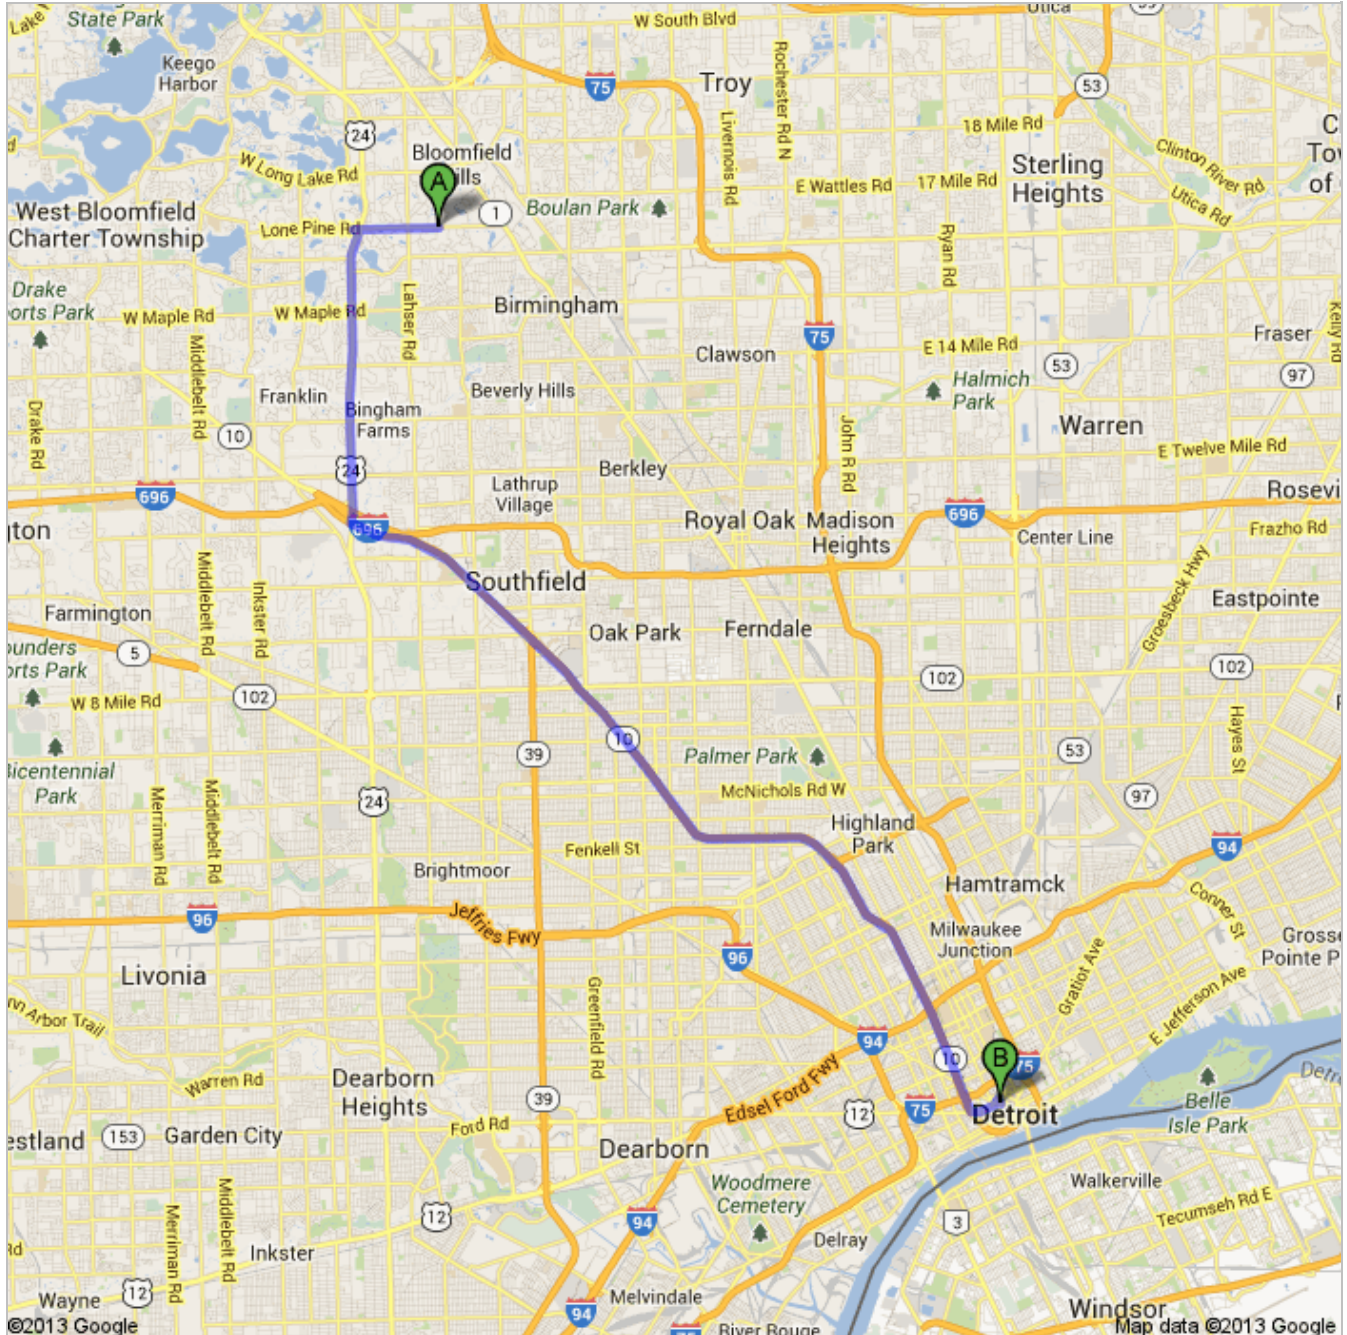

Directions to Detroit City Apartments

1431 Washington Blvd, Detroit, MI 48226

24.8 mi – about **32 mins**

DETROIT TOUR -- Park on-site -- the Park-Rite Public Parking structure occupies the lower floors of the building. Arthur will try to park the van out front, but if you don't see it, call him at 617-435-9630.

A **Cranbrook Upper School**
520 Lone Pine Rd, Bloomfield Township, MI 48304

1. Head **west** on **Lone Pine Rd** toward **Rudgate Rd**
About 4 mins go 1.6 mi
total 1.6 mi
-  2. Turn left onto **Lone Pine Woods Dr** go 118 ft
total 1.6 mi
-  3. Turn left to stay on **Lone Pine Woods Dr** go 59 ft
total 1.6 mi
-  4. Take the 1st left to stay on **Lone Pine Woods Dr** go 112 ft
total 1.6 mi
-  5. Turn right onto **Lone Pine Rd** go 0.1 mi
total 1.7 mi
-  6. Take the 1st right onto **US-24 S/Telegraph Rd**
About 8 mins go 5.2 mi
total 7.0 mi
-  7. Merge onto **M-10 S** via the ramp to **I-696 E/Port Huron/Detroit**
About 16 mins go 16.8 mi
total 23.8 mi
-  8. Take exit **2B** on the left to merge onto **Bagley Ave**
About 3 mins go 0.9 mi
total 24.7 mi
-  9. Turn right onto **Park Ave** go 187 ft
total 24.7 mi
-  10. Take the 1st right onto **Washington Blvd**
Destination will be on the right go 0.1 mi
total 24.8 mi

B **Detroit City Apartments**
1431 Washington Blvd, Detroit, MI 48226

These directions are for planning purposes only. You may find that construction projects, traffic, weather, or other events may cause conditions to differ from the map results, and you should plan your route accordingly. You must obey all signs or notices regarding your route.

Map data ©2013 Google

Directions weren't right? Please find your route on maps.google.com and click "Report a problem" at the bottom left.