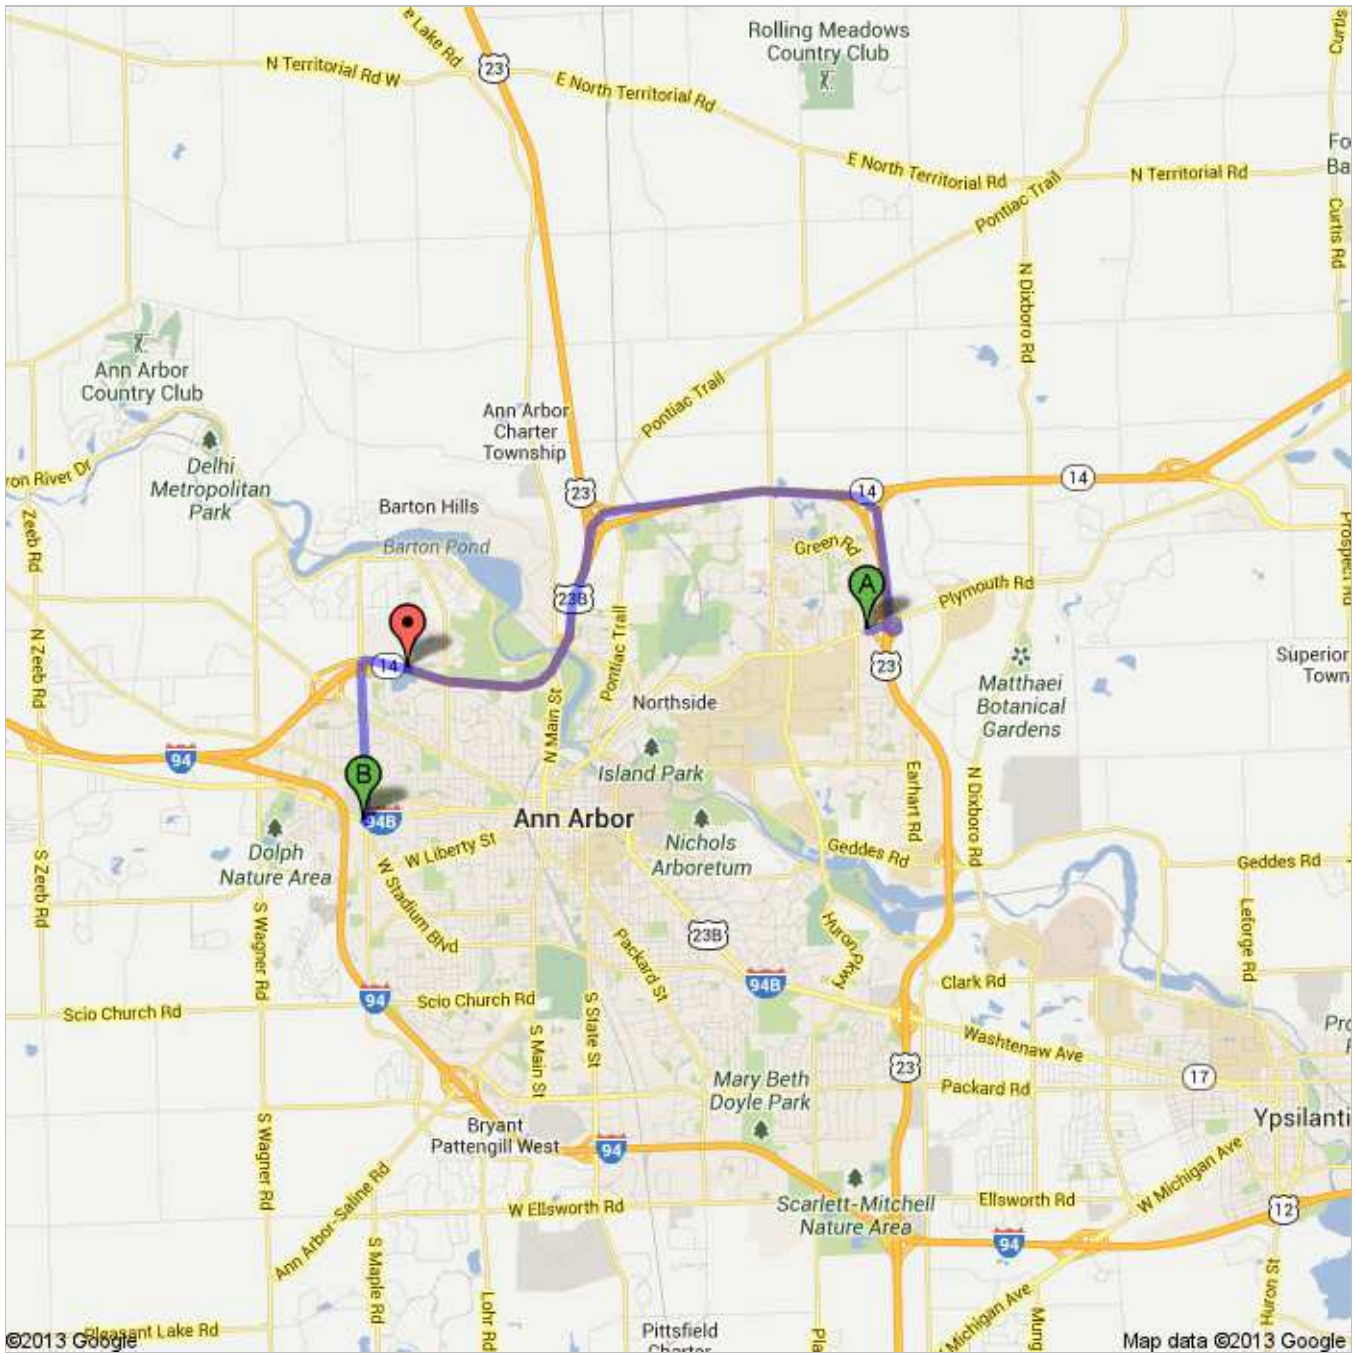

Directions to Zingerman's Roadhouse

2501 Jackson Ave, Ann Arbor, MI 48103

9.0 mi – about 13 mins

If you prefer GPS, there are shorter routes. But this is by far the simplest - and also works in reverse (which the others do not).

<http://www.zingermansroadhouse.com/>

Holiday Inn Ann Arbor-Near The Univ. Of Mi
3600 Plymouth Rd, Ann Arbor, MI 48105

- | | | |
|--|--|---------------------------|
| | 1. Head east on Plymouth Rd | go 0.3 mi
total 0.3 mi |
| | 2. Turn right to merge onto US-23 N toward Flint
About 4 mins | go 3.7 mi
total 4.0 mi |
| | 3. Keep left to continue on M-14 W , follow signs for Ann Arbor | go 0.5 mi
total 4.5 mi |
| | 4. Continue onto M-14 W/US-23Bus S
About 1 min | go 1.1 mi
total 5.6 mi |
| | 5. Continue onto M-14 W
About 2 mins | go 1.7 mi
total 7.2 mi |
| | 6. Take exit 2 for Maple Road toward Miller Road | go 0.2 mi
total 7.5 mi |
| | 7. At the traffic circle, take the 3rd exit onto N Maple Rd
About 45 secs | go 0.2 mi
total 7.6 mi |
| | 8. At the traffic circle, continue straight to stay on N Maple Rd
About 4 mins | go 1.4 mi
total 9.0 mi |
| | 9. Turn right onto Jackson Ave
Destination will be on the left | go 92 ft
total 9.0 mi |

Zingerman's Roadhouse
2501 Jackson Ave, Ann Arbor, MI 48103

These directions are for planning purposes only. You may find that construction projects, traffic, weather, or other events may cause conditions to differ from the map results, and you should plan your route accordingly. You must obey all signs or notices regarding your route.

Map data ©2013 Google

Directions weren't right? Please find your route on maps.google.com and click "Report a problem" at the bottom left.